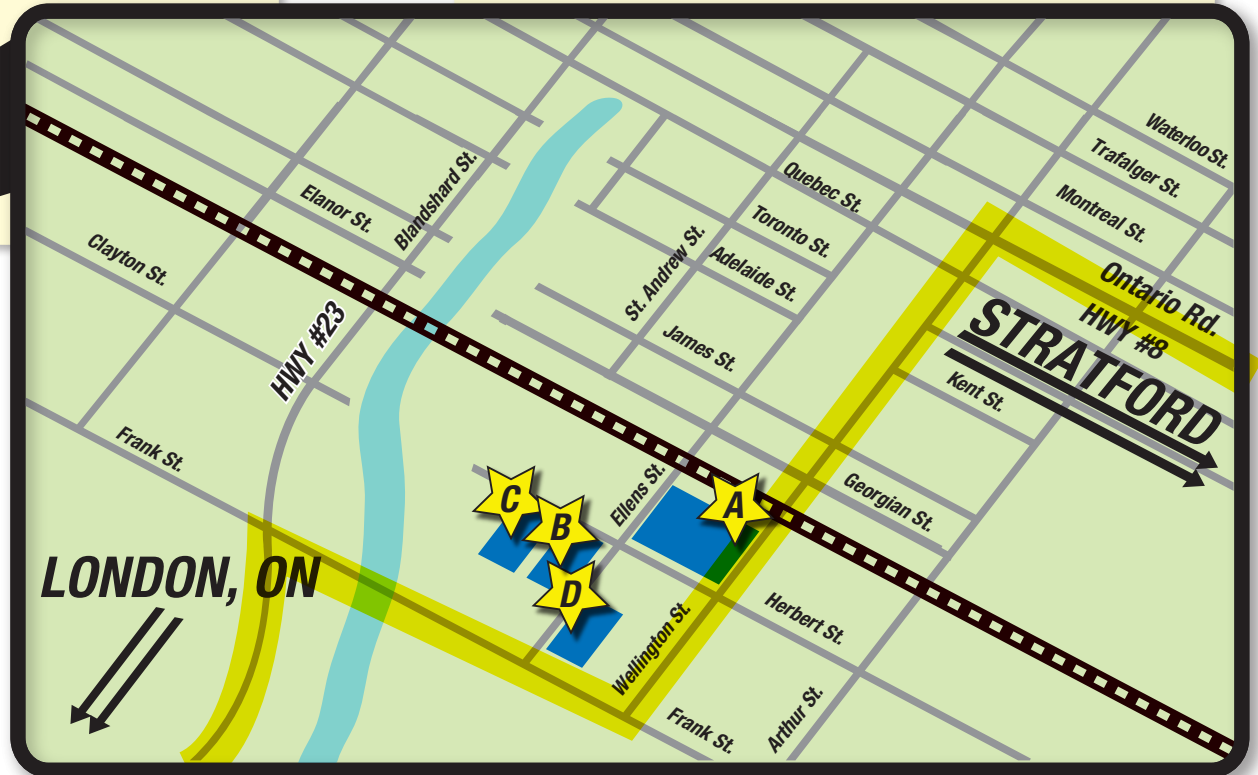

In **STRATFORD** stay on **HWY #8 WEST TOWARDS GODERICH**

MITCHELL IS 19KM WEST of **STRATFORD** on **HWY #8**

Once in **MITCHELL**, turn **LEFT** at the first set of lights onto **WELLINGTON STREET**.

Follow Wellington Street over **RAILWAY TRACKS**.

Turn **RIGHT** onto **HERBERT STREET**.

Turn **LEFT** onto **ELLENS STREET**.

BAM Main Office on the Left.

DIRECTIONS FROM WINDSOR

Take **401 EAST** to **LONDON**

Take **HIGHBURY Ave** exit in **LONDON (EXIT 189)**

Turn **LEFT** on **HIGHBURY AVE**

Turn **LEFT** on **HWY #7**

Turn **RIGHT** on **HWY #23 NORTH**

Once in **MITCHELL**, turn **RIGHT** on **FRANK STREET**

Turn **LEFT** on **ELLENS STREET**.

We're on the right.

- A** 52 Wellington St.
- C** 140 Herbert St.
- B** 140 Herbert St.
- D** 11 Ellens St.